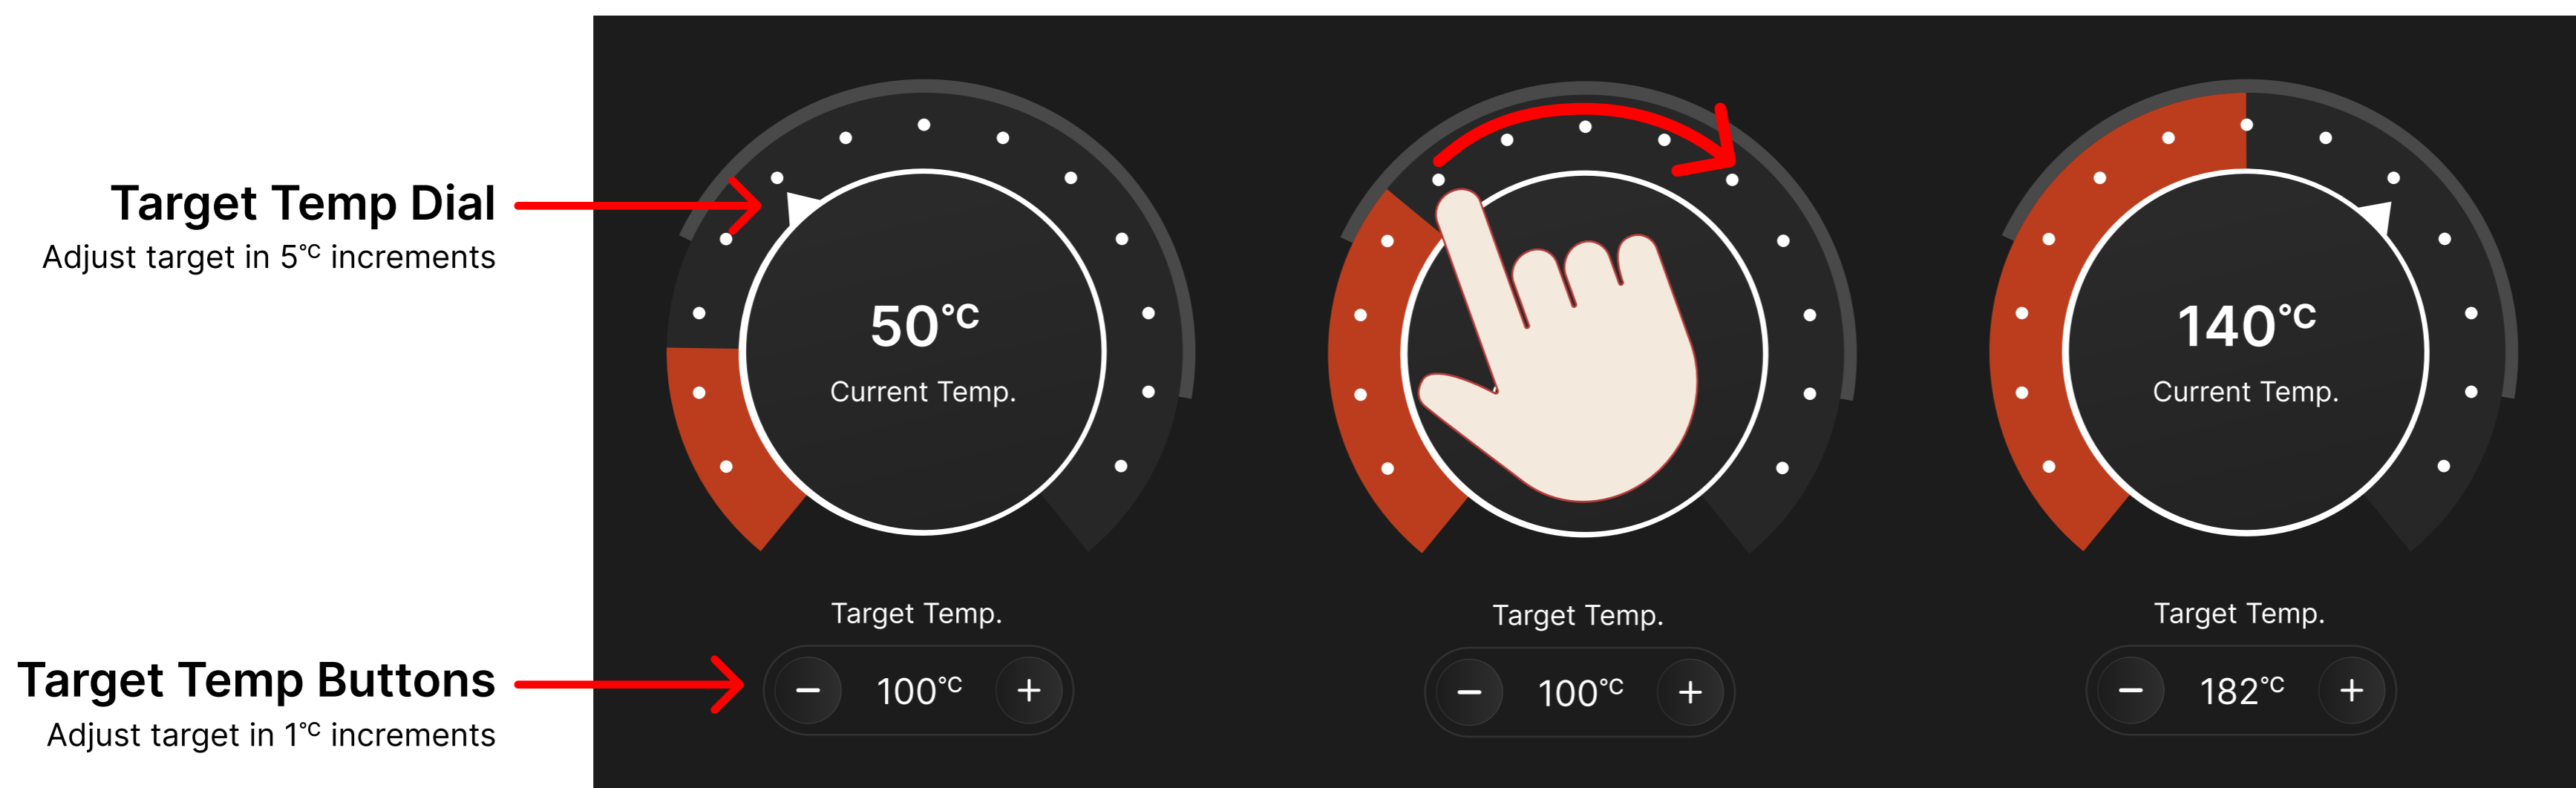

Z Grills Australia WIFI Controller

Target Temperature & Smoke Level

Set Target Temperature

Set Smoke Level

Z GRILLS
Australia