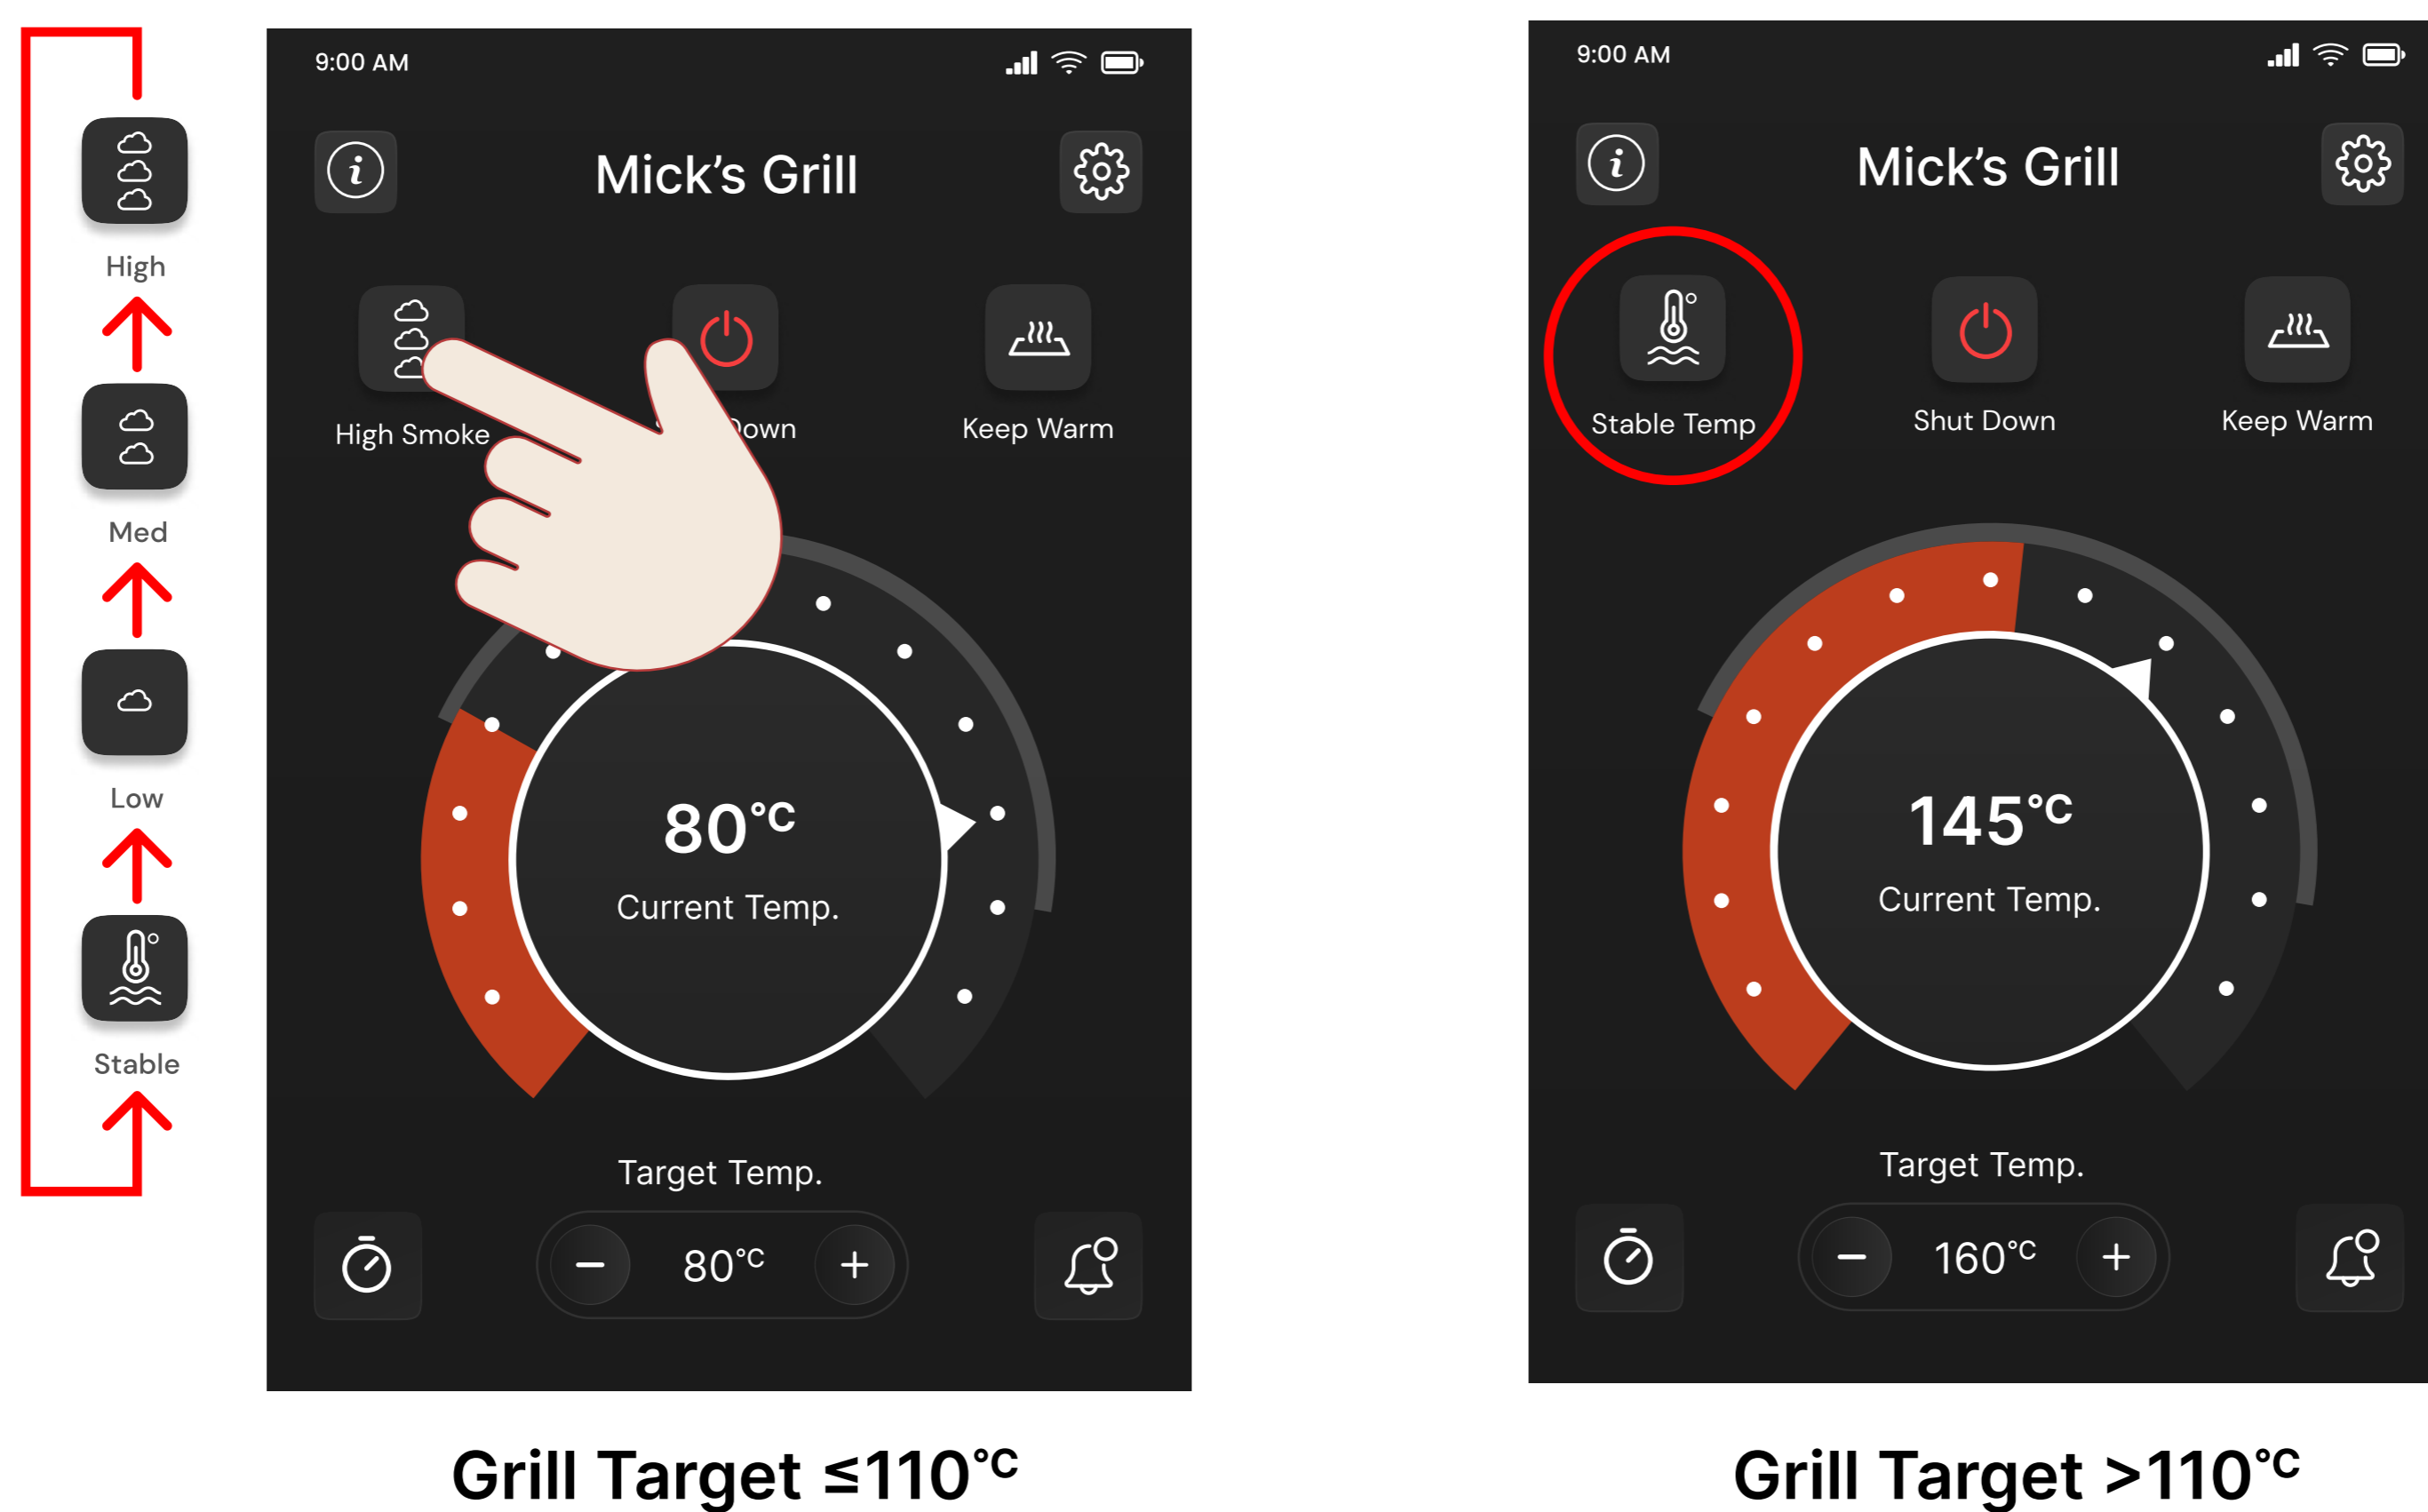

Z Grills Australia WIFI Controller

Target Temperature & Smoke Level

Set Target Temperature

Set Smoke Level

Z GRILLS
Australia